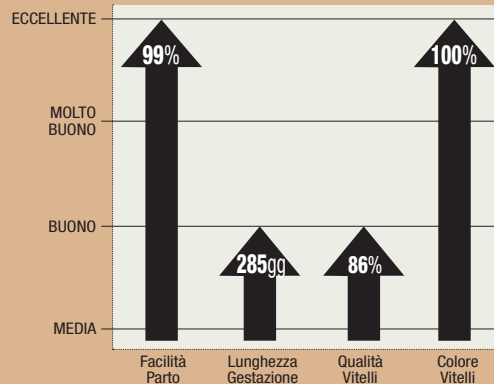

Goldcard

LIMOUSINE

UK30511720101 - WILODGE GOLDCARD - NATO 29/01/2011

WILODGE CERBERUS
(TONKA x LITTLE GEM)

SARKLEY BELLOLA
(CLOUGHHEAD LORD)

SARKLEY TALOLA
(RONICK LUKE)

FIGLI OLTRE 150
FONTE DATI: COGENT BEEF