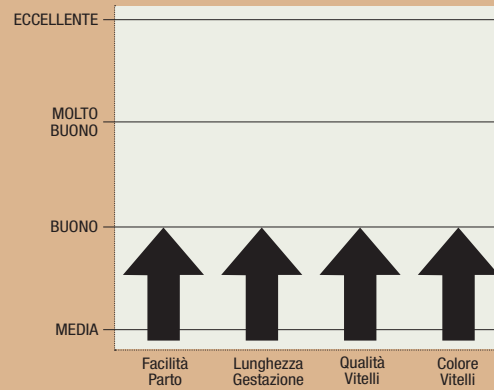

Red Spirit

RED ANGUS

UK562477601361 - MOSSHALL RED SPIRIT P361 - NATO 01/03/2009

OAKLEA RED GRADUATE L429
(RED EAGLE x RED FINE LINE MULBERRY)

WINDY GOWL RED SKYLARKK 175
(RED ELATION)

WINDY GOWL RED SKYE G143
(RED ERIKSSON)

FIGLI 0 - indici pedigree
FONTE DATI: COGENT BEEF